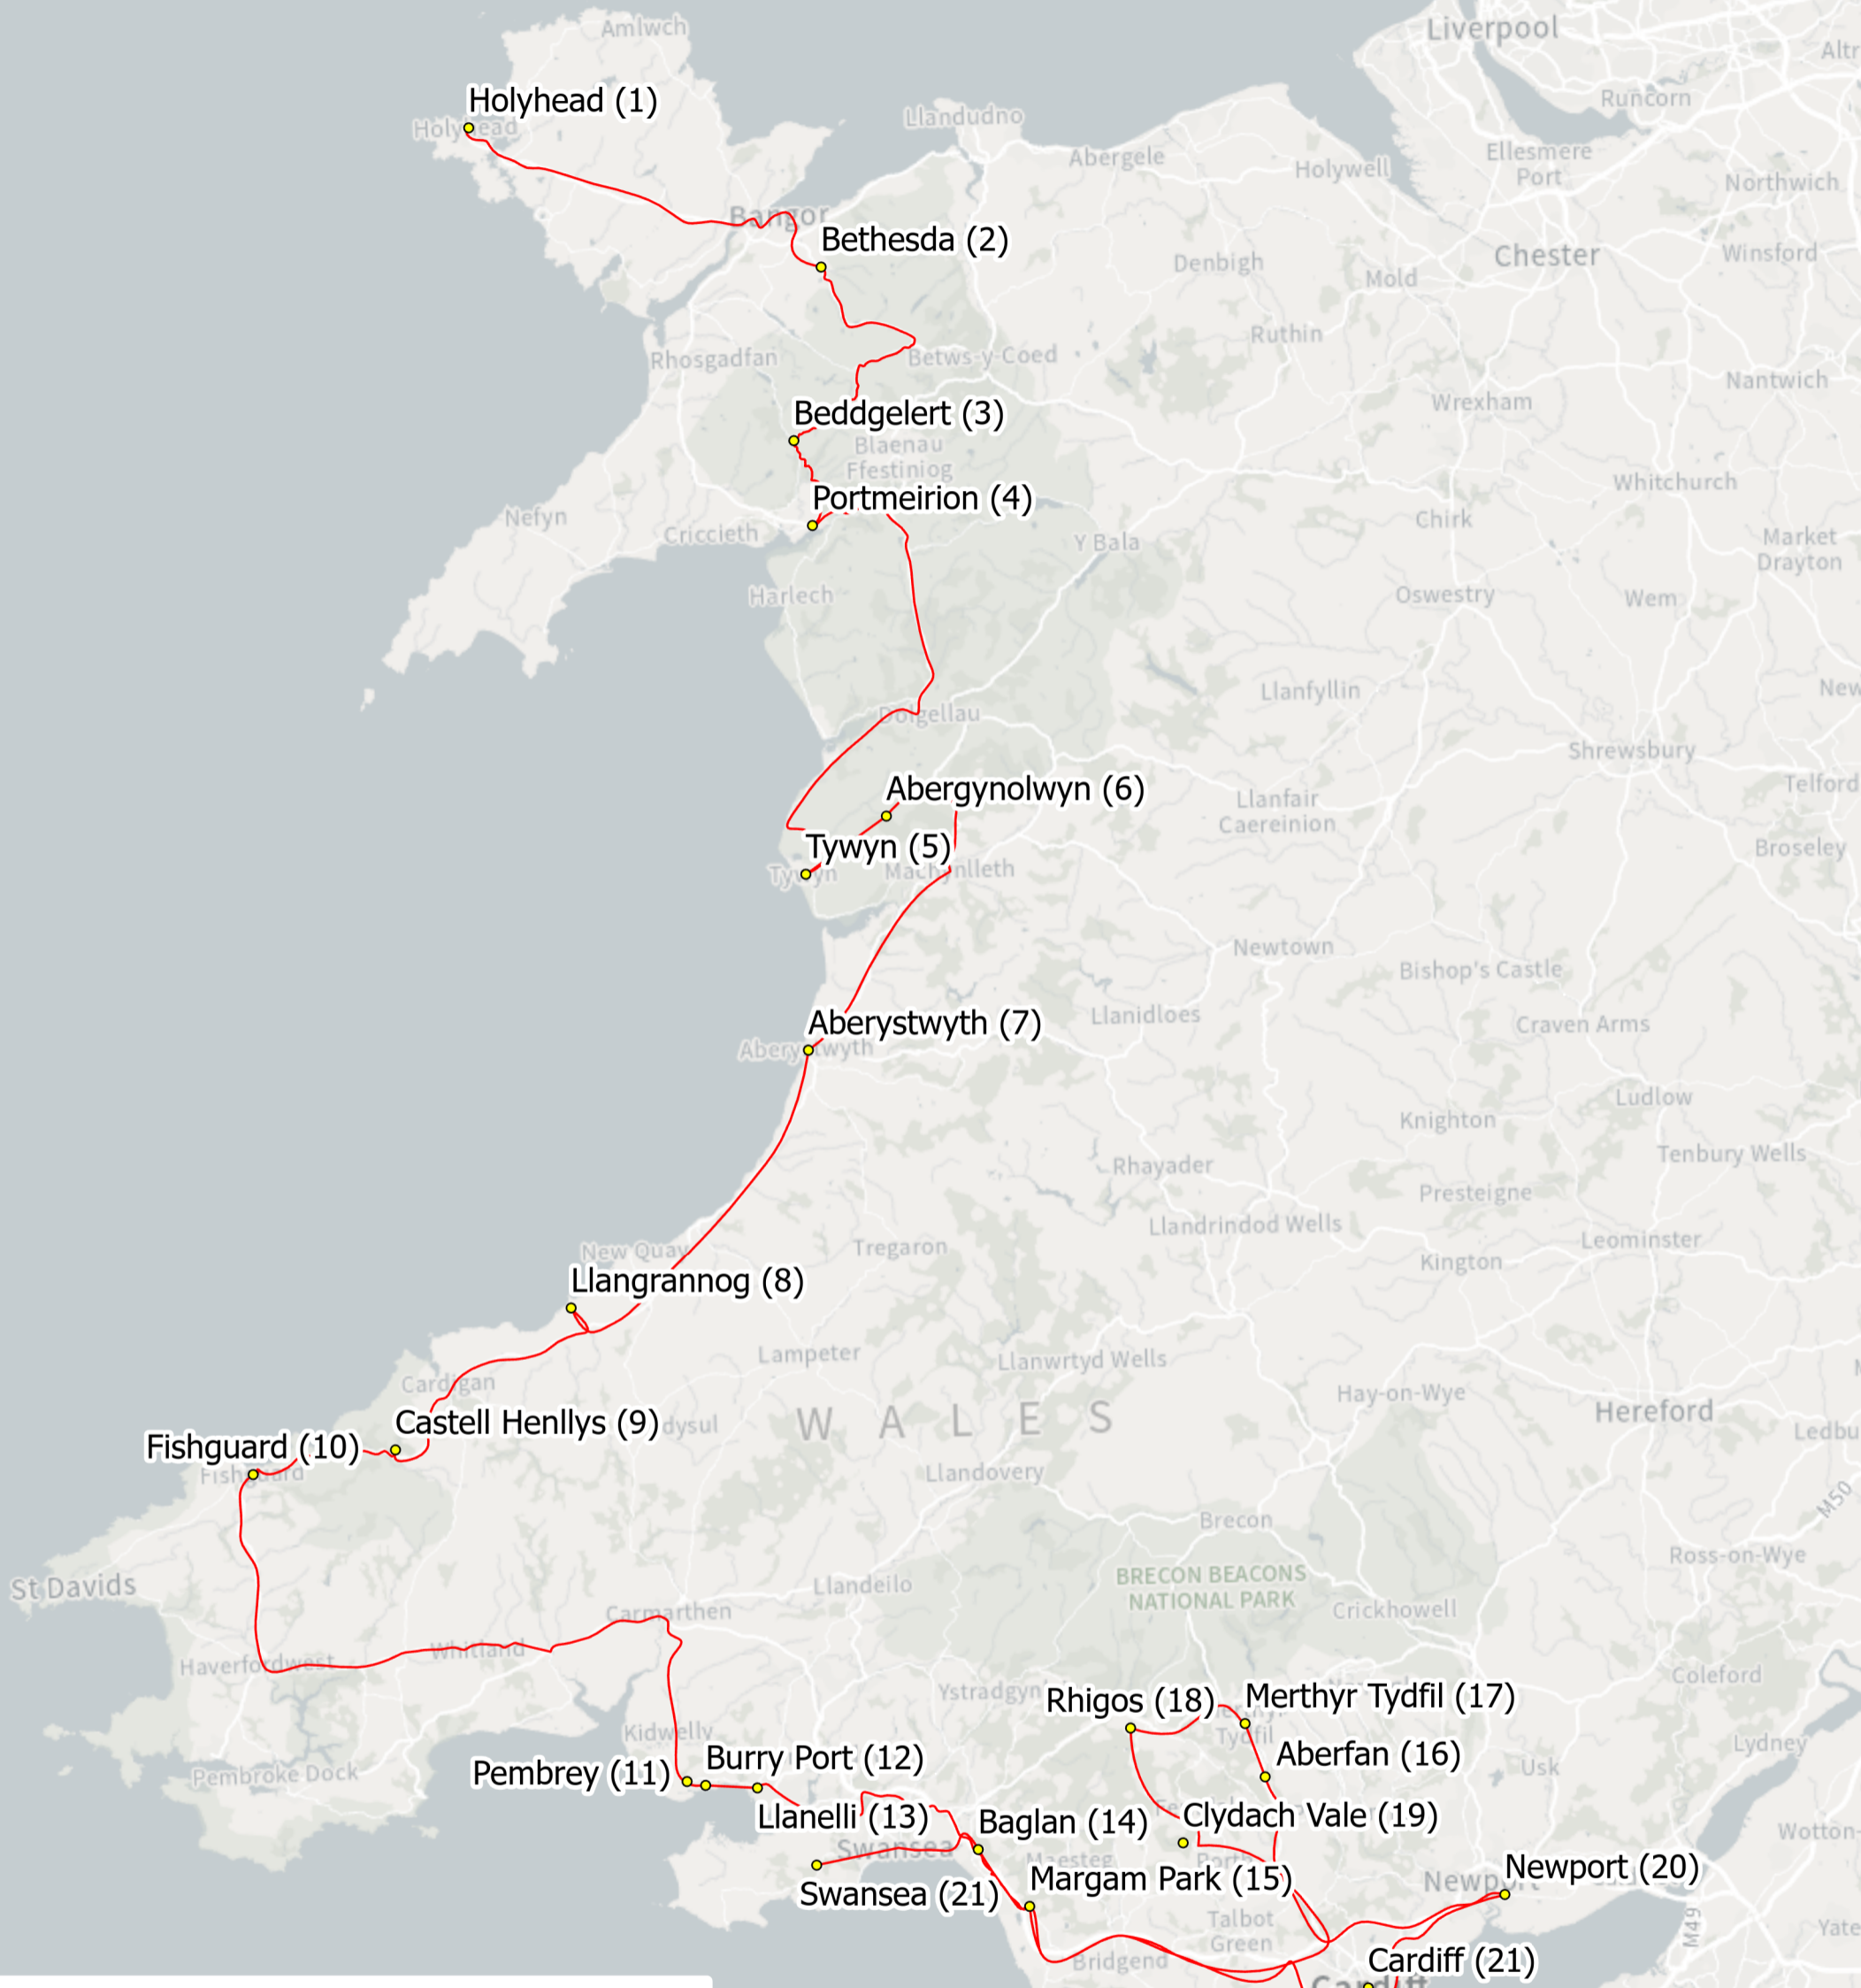

Queen's Baton Relay

June 29th to July 3rd 2022

• Route Stops
— Indicative Route
This route is subject to change